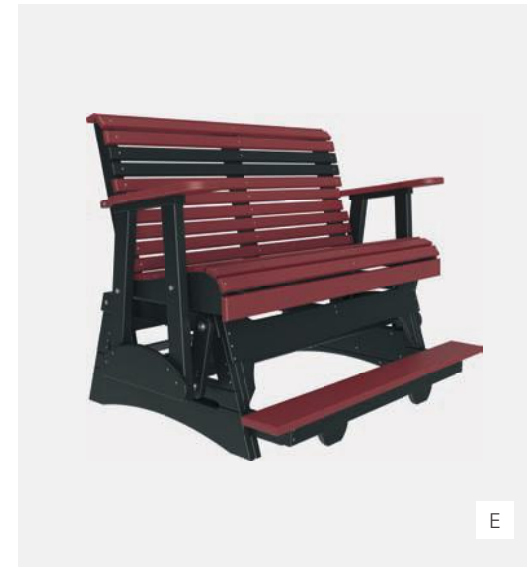

B Premium Woodgrain

E