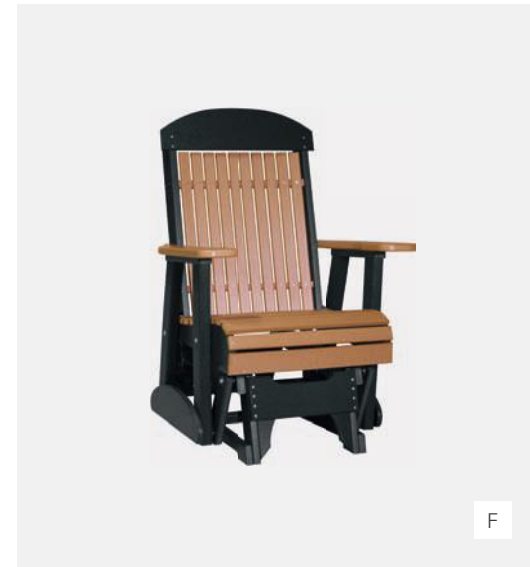

# Classic Gliders

Timeless designs bring a touch of charm that feels both familiar and welcoming.

**A. 2' Classic Balcony Glider Chair** in Black

**B. 4' Classic Glider** in Antique Mahogany

*More Color Options & Dimensions on Page 98*

A

B  Premium Woodgrain

C

D

E  Premium Woodgrain

F

G  Premium Woodgrain

**C. 2' Classic Swivel Glider** in Patriot Blue & Slate

**D. 5' Classic Glider** in Weatherwood & Black

**E. 4' Classic Balcony Glider** in Birch & White

**F. 2' Classic Glider Chair** in Cedar & Black

**G. 5' Classic Balcony Glider** in Coastal Gray & Black

*More Color Options & Dimensions on Page 98*