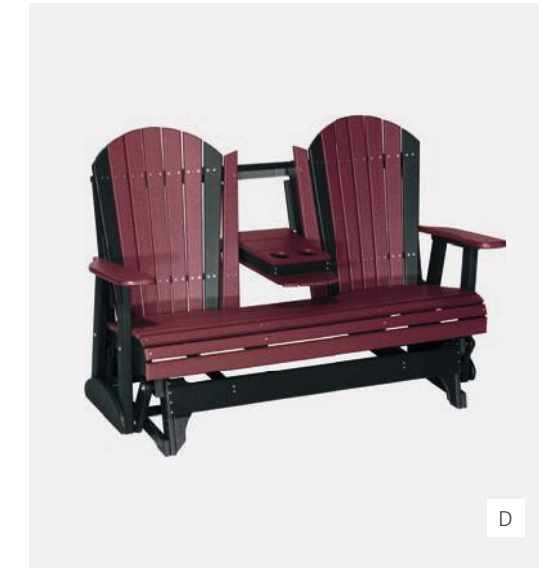

# Adirondack Gliders

Reconnect with the rhythm of your surroundings as you ease into total relaxation.

A

**A. 2' Adirondack Glider Chair** in Black

**B. 2' Adirondack Balcony Glider Chair** in Coastal Gray

*More Color Options & Dimensions on Page 98*

B

 Premium Woodgrain

C

D

E

**C. 4' Adirondack Glider** in Dove Gray & Slate

**D. 5' Adirondack Glider** in Cherrywood & Black