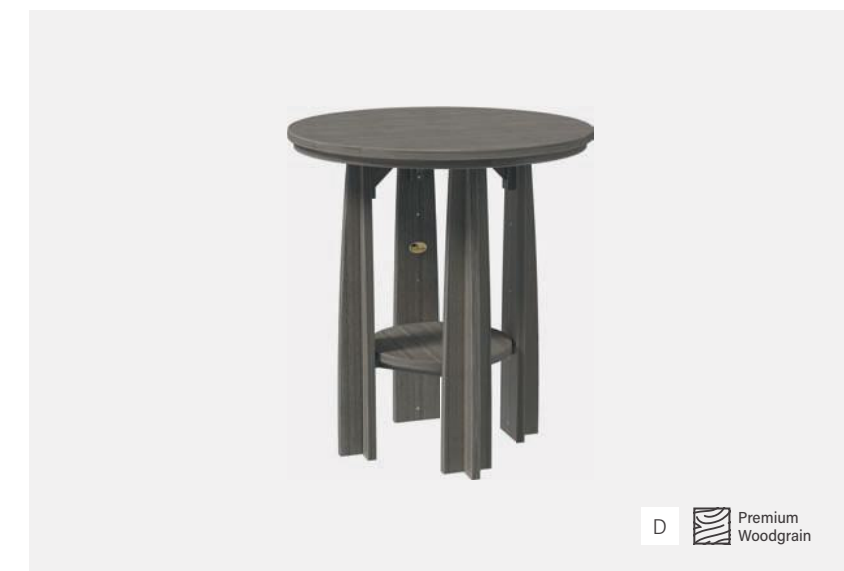

1. **A. 41" Square Table** in Cedar & Black at Dining Height
   - **B. 4' Round Table** in Chestnut Brown at Counter Height
   - **C. 4' x 6' Oval Table** in Dove Gray & Slate at Dining Height
   - **D. Balcony Table** in Coastal Gray
2. *More Color Options & Dimensions on Page 98*