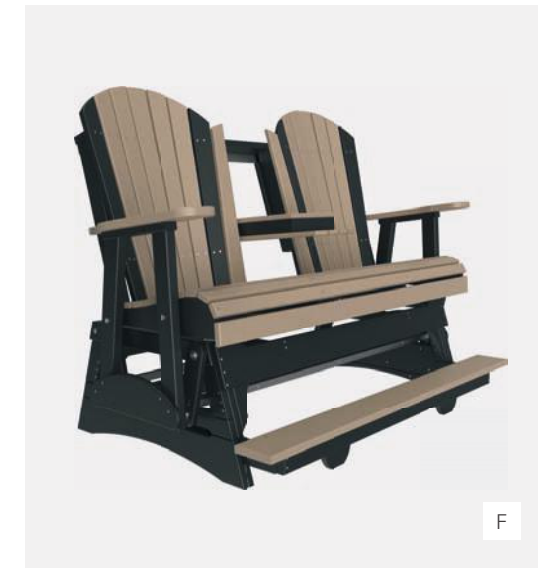

# Adirondack Gliders

Reconnect with the rhythm of your surroundings as you ease into total relaxation.

A

**A. 2' Adirondack Glider Chair** in Black

**B. 2' Adirondack Balcony Glider Chair** in Coastal Gray

*More Color Options & Dimensions on Page 98*

B

 Premium Woodgrain

C

D

E

**C. 4' Adirondack Glider** in Dove Gray & Slate

**D. 5' Adirondack Glider** in Cherrywood & Black

**E. 2' Adirondack Swivel Glider** in Black

**F. 5' Adirondack Balcony Glider** in Weatherwood & Black

**G. 4' Adirondack Balcony Glider** in Brazilian Walnut & Black

*More Color Options & Dimensions on Page 98*