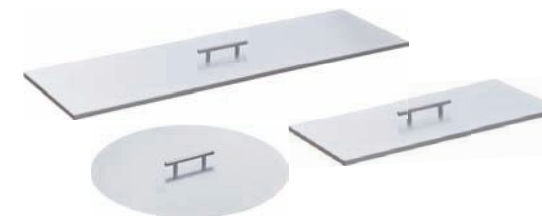

Optional Fire Covers

Available for all fire pits and fire tables

C Premium Woodgrain