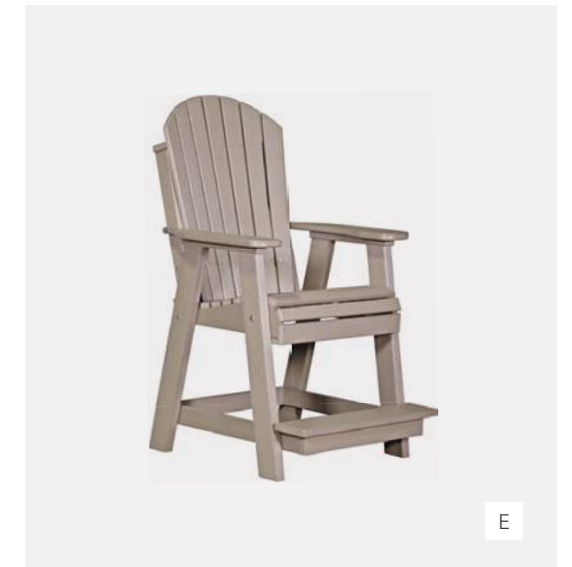

DINING SETS

A Premium Woodgrain

A. Classic Side Chair
in Birch & White at
Counter Height

*More Color Options &
Dimensions on Page 98*

B Premium Woodgrain

B. Adirondack Arm Chair in Brazilian Walnut
& Black at Dining Height

C. Classic Arm Chair in Black at Dining Height

D. Adirondack Swivel Chair in Coastal Gray
& Black at Bar Height

E. Adirondack Balcony Chair in Weatherwood
More Color Options & Dimensions on Page 98

C

D Premium Woodgrain

E