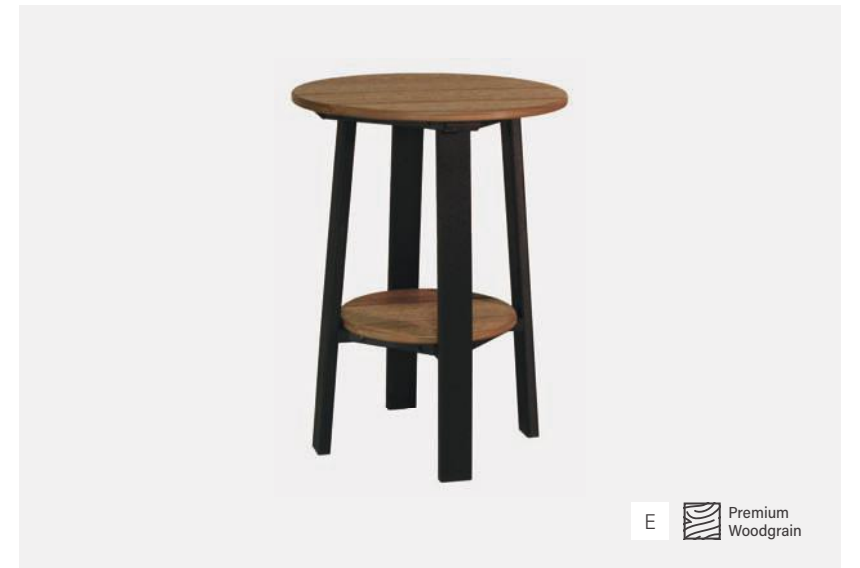

*More Color Options & Dimensions on Page 98*

ACCESSORIES

A Premium Woodgrain

A. **Deluxe End Table** in Antique Mahogany

B. **Coffee Table** in Black

*More Color Options & Dimensions on Page 98*

B

C Premium Woodgrain

C. **End Table** in Coastal Gray

D. **Island End Table** in Dove Gray & Black

E. **Deluxe End Table 28"** in Antique Mahogany & Black

*More Color Options & Dimensions on Page 98*

D

E Premium Woodgrain

ACCESSORIES