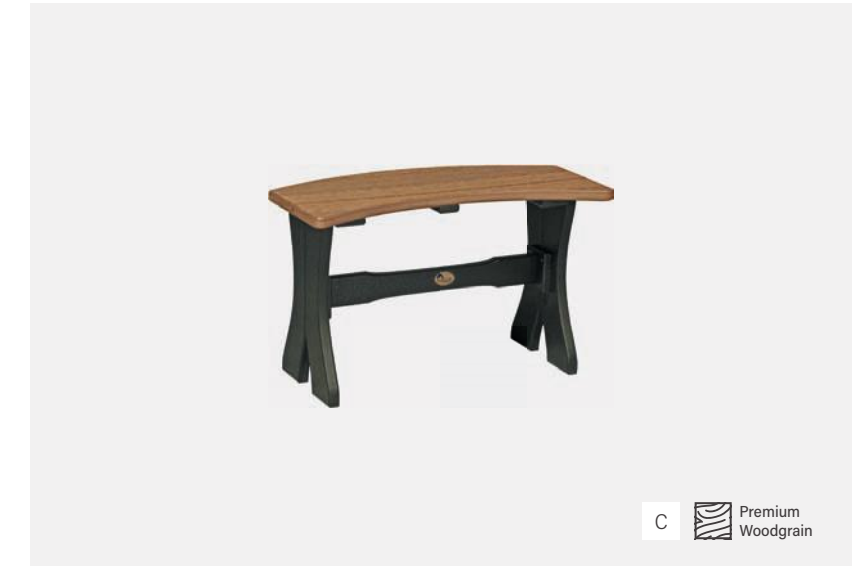

# Dining Benches

Create flexible, spacious seating that brings everyone together around the table.

A

B

C

 Premium Woodgrain

**A. Café Dining Bench (41")** in Cedar & Black

**B. Café Dining Bench (72")** in Black

**C. 28" Table Bench** in Antique Mahogany & Black

**D. 52" Table Bench** in Coastal Gray

*More Color Options & Dimensions on Page 98*

D

 Premium Woodgrain

FIRE TABLES