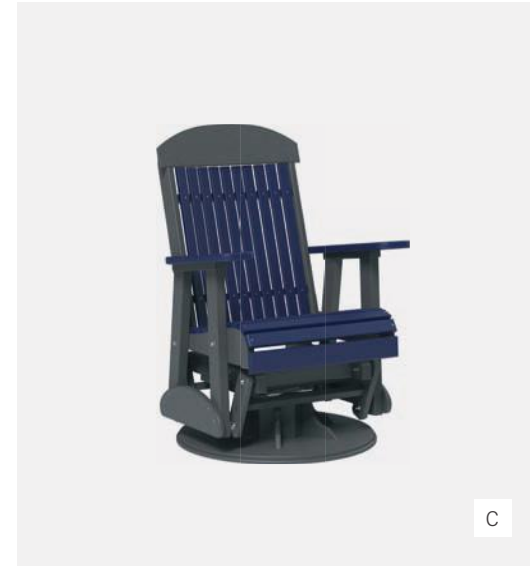

SWINGS & GLIDERS

Classic Gliders

Timeless designs bring a touch of charm that feels both familiar and welcoming.

More Color Options & Dimensions on Page 98

A

B Premium Woodgrain

C

D

E Premium Woodgrain

F

G Premium Woodgrain

More Color Options & Dimensions on Page 98